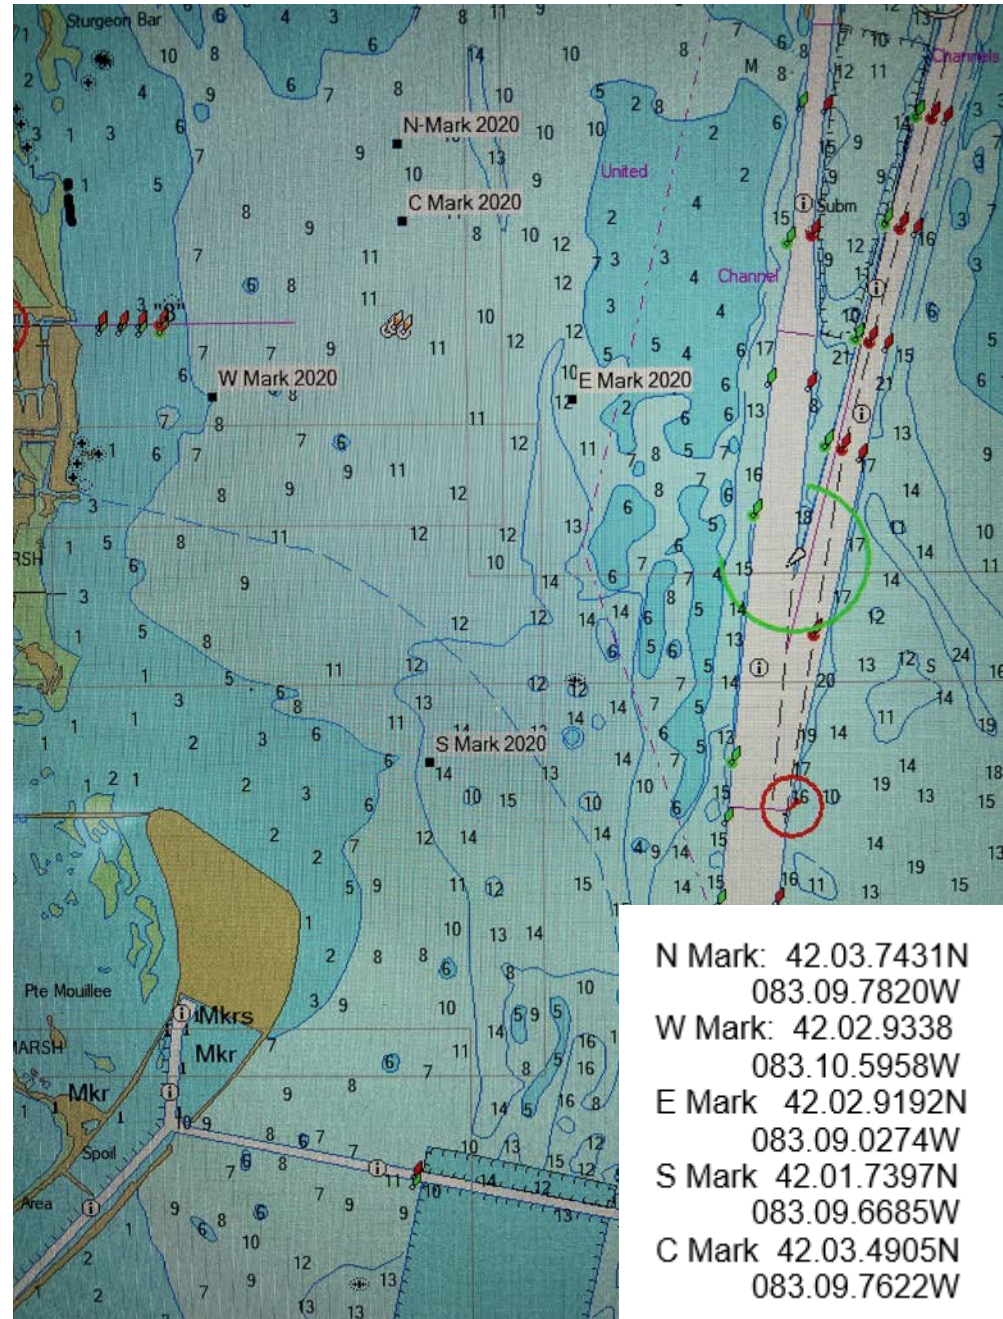

THE FORD YACHT CLUB
ESTABLISHED 1947

Appendix A

SUNDAY Dacron Races 2020

Updated 8/23/2020

THE FORD YACHT CLUB
ESTABLISHED 1947

Course	Bearing	Distance (nm)
N to C	177	.250
N to W	217	1.0
N to E	146	1.0
N to S	178	2.0
C to W	228	.835
C to E	137	.792
C to S	178	1.76
C to N	357	.250
W to N	37	1.0
W to C	48	.835
W to E	91	1.16
W to S	150	1.38
E to N	326	1.0
E to C	317	.792
E to W	271	1.16
E to S	202	1.27
S to N	358	2.0
S to C	358	1.76
S to W	330	1.38
S to E	22	1.27

Course Options

THE FORD YACHT CLUB
ESTABLISHED 1947

- Course 1 (3.17nm)
N – Es – Ws – Finish N
- Course 2 (4.66 nm)
N – Es – Ss – Ws – Finish N
- Course 3 (5.94nm)
N – Wp – Sp – Cs – Ep – Finish N

Starting Times